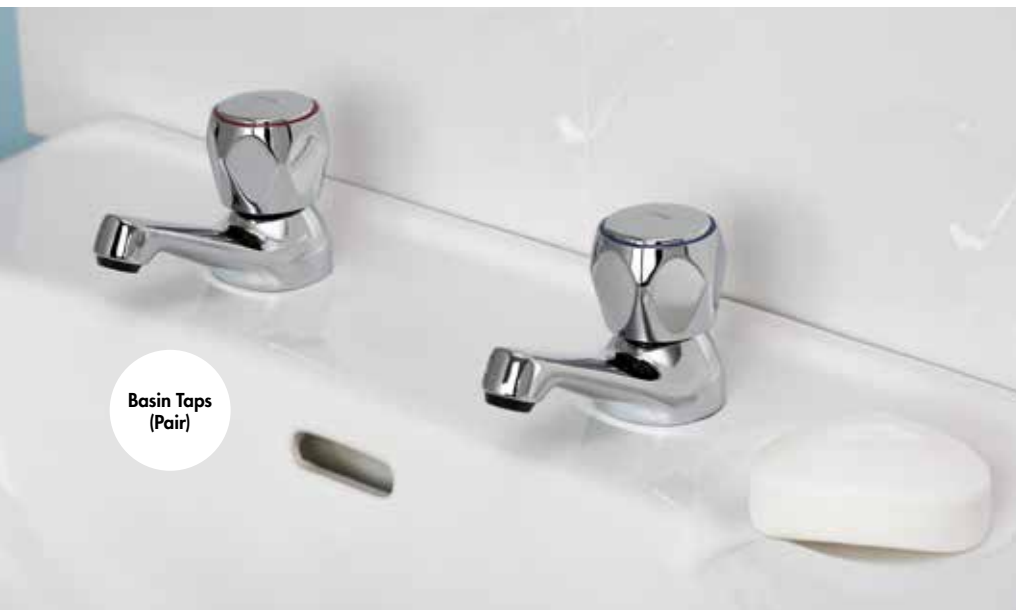

Flow Rate – 13.9 l/min

VAC 1/2 C MT

£40.00

Bath Taps (Pair)

Finish – Chrome
Dimensions – 70(h) x 45(w) x 125(d) mm

Flow Rate – 14.0 l/min

VAC 3/4 C MT

£46.00