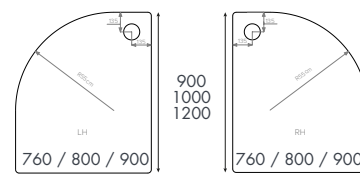

Wastes

HW90	Shower Trap 90mm Waste (Bagged)	£62.00
LPWT016	Waste Cover in Black	£37.00

Shower Trays

Offset Quadrant Shower Trays

Quad flat to floor

from
£359

**Anti Slip
Option**

Standard + Anti Slip Trays