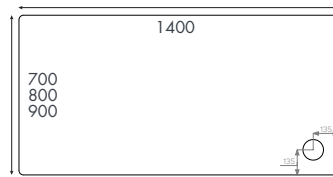

10 Years on Standard Shower Trays

10 Years on Anti Slip Shower Trays

Shower Trays

Rectangular Shower Trays

Rectangle flat to floor

Standard + Anti Slip Trays

Finish – White
 Material – 45mm acrylic capped stone resin shower tray
 Waste – 90mm fast flow waste also available
 Compatibility – Fully compatible with the Instinct shower enclosure ranges
 Components – Available with leg and panel set to raise off the floor
 Safety – Anti slip rated to Class C standard