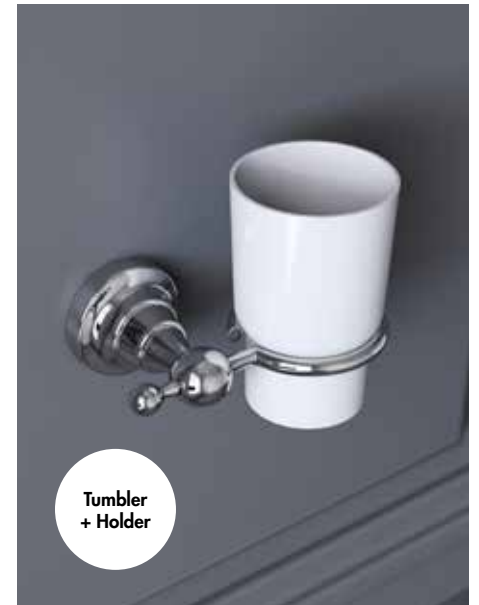

Towel Rail

Finish – Chrome
Dimensions – 50(h) x 625(w) x 73(d) mm

N2 RAIL C £66.00