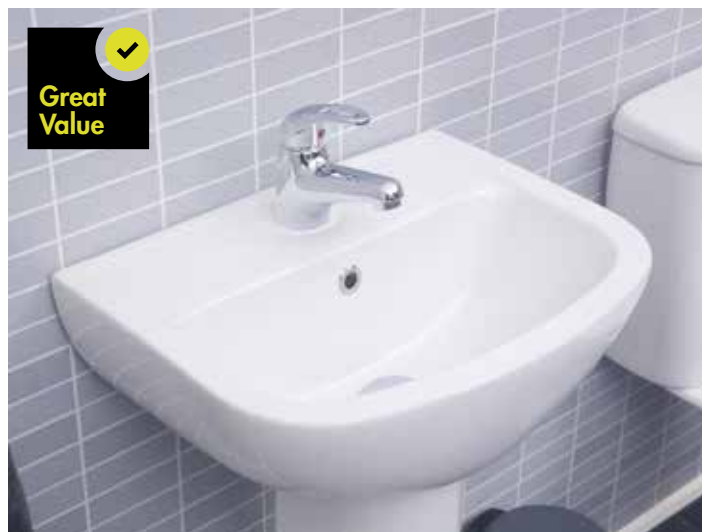

450mm Square Basin (Full Pedestal)

Basin Dimensions – 180(h) x 455(w) x 340(d) mm
Pedestal Dimensions – 660(h) x 165(w) x 150(d) mm
Overall Dimensions – 810(h) x 455(w) x 340(d) mm
Overflow – Chrome effect overflow supplied

INSTWHSQ45BA1	450mm One Taphole Basin	£81.00
INSTWHPE	Full Pedestal	£36.00
Total		£117.00