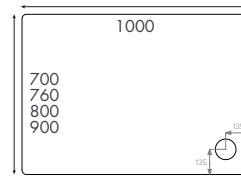

10 Years on Standard Shower Trays

10 Years on Anti Slip Shower Trays

Shower Trays

Rectangular Shower Trays

Rectangle flat to floor

Standard + Anti Slip Trays

Finish – White
 Material – 45mm acrylic capped stone resin shower tray
 Waste – 90mm fast flow waste also available
 Compatibility – Fully compatible with the Instinct shower enclosure ranges
 Components – Available with leg and panel set to raise off the floor
 Safety – Anti slip rated to Class C standard