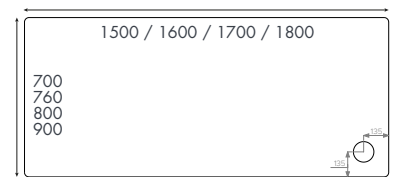

Standard + Anti Slip Trays

Finish – White
Material – 45mm acrylic capped stone resin shower tray
Waste – 90mm fast flow waste also available
Compatibility – Fully compatible with the Instinct shower enclosure ranges
Components – Available with leg and panel set to raise off the floor
Safety – Anti slip rated to Class C standard

from
£280

Anti Slip Option

Low Profile Standard Trays		
H970100	900 x 700mm	£280.00
H976100	900 x 760mm	£351.00
H980100	900 x 800mm	£303.00
H1070100	1000 x 700mm	£312.00
H1076100	1000 x 760mm	£312.00
H1080100	1000 x 800mm	£312.00
H1090100	1000 x 900mm	£312.00
H1176100	1100 x 760mm	£329.00
H1180100	1100 x 800mm	£329.00
H1190100	1100 x 900mm	£329.00
H1270100	1200 x 700mm	£312.00
H1276100	1200 x 760mm	£312.00
H1280100	1200 x 800mm	£323.00
H1290100	1200 x 900mm	£375.00
H1380100	1300 x 800mm	£497.00
H1470100	1400 x 700mm	£511.00
H1480100	1400 x 800mm	£514.00
H1490100	1400 x 900mm	£514.00
H1570100	1500 x 700mm	£511.00
H1576100	1500 x 760mm	£511.00
H1580100	1500 x 800mm	£514.00
H1590100	1500 x 900mm	£524.00
H1670100	1600 x 700mm	£652.00
H1676100	1600 x 760mm	£669.00
H1680100	1600 x 800mm	£677.00
H1690100	1600 x 900mm	£677.00
H1770100	1700 x 700mm	£677.00
H1776100	1700 x 760mm	£677.00
H1780100	1700 x 800mm	£677.00
H1790100	1700 x 900mm	£704.00
H1880100	1800 x 800mm	£831.00

Low Profile Anti Slip Trays		
ASH970100	900 x 700mm	£309.00
ASH976100	900 x 760mm	£386.00
ASH980100	900 x 800mm	£333.00
ASH1070100	1000 x 700mm	£344.00
ASH1076100	1000 x 760mm	£344.00
ASH1080100	1000 x 800mm	£344.00
ASH1090100	1000 x 900mm	£344.00
ASH1176100	1100 x 760mm	£361.00
ASH1180100	1100 x 800mm	£361.00
ASH1190100	1100 x 900mm	£361.00
ASH1270100	1200 x 700mm	£344.00
ASH1276100	1200 x 760mm	£344.00
ASH1280100	1200 x 800mm	£356.00
ASH1290100	1200 x 900mm	£413.00
ASH1380100	1300 x 800mm	£547.00
ASH1470100	1400 x 700mm	£562.00
ASH1480100	1400 x 800mm	£567.00
ASH1490100	1400 x 900mm	£567.00
ASH1570100	1500 x 700mm	£562.00
ASH1576100	1500 x 760mm	£562.00
ASH1580100	1500 x 800mm	£567.00
ASH1590100	1500 x 900mm	£576.00
ASH1670100	1600 x 700mm	£718.00
ASH1676100	1600 x 760mm	£735.00
ASH1680100	1600 x 800mm	£746.00
ASH1690100	1600 x 900mm	£746.00
ASH1770100	1700 x 700mm	£746.00
ASH1776100	1700 x 760mm	£746.00
ASH1780100	1700 x 800mm	£746.00
ASH1790100	1700 x 900mm	£774.00
ASH1880100	1800 x 800mm	£914.00