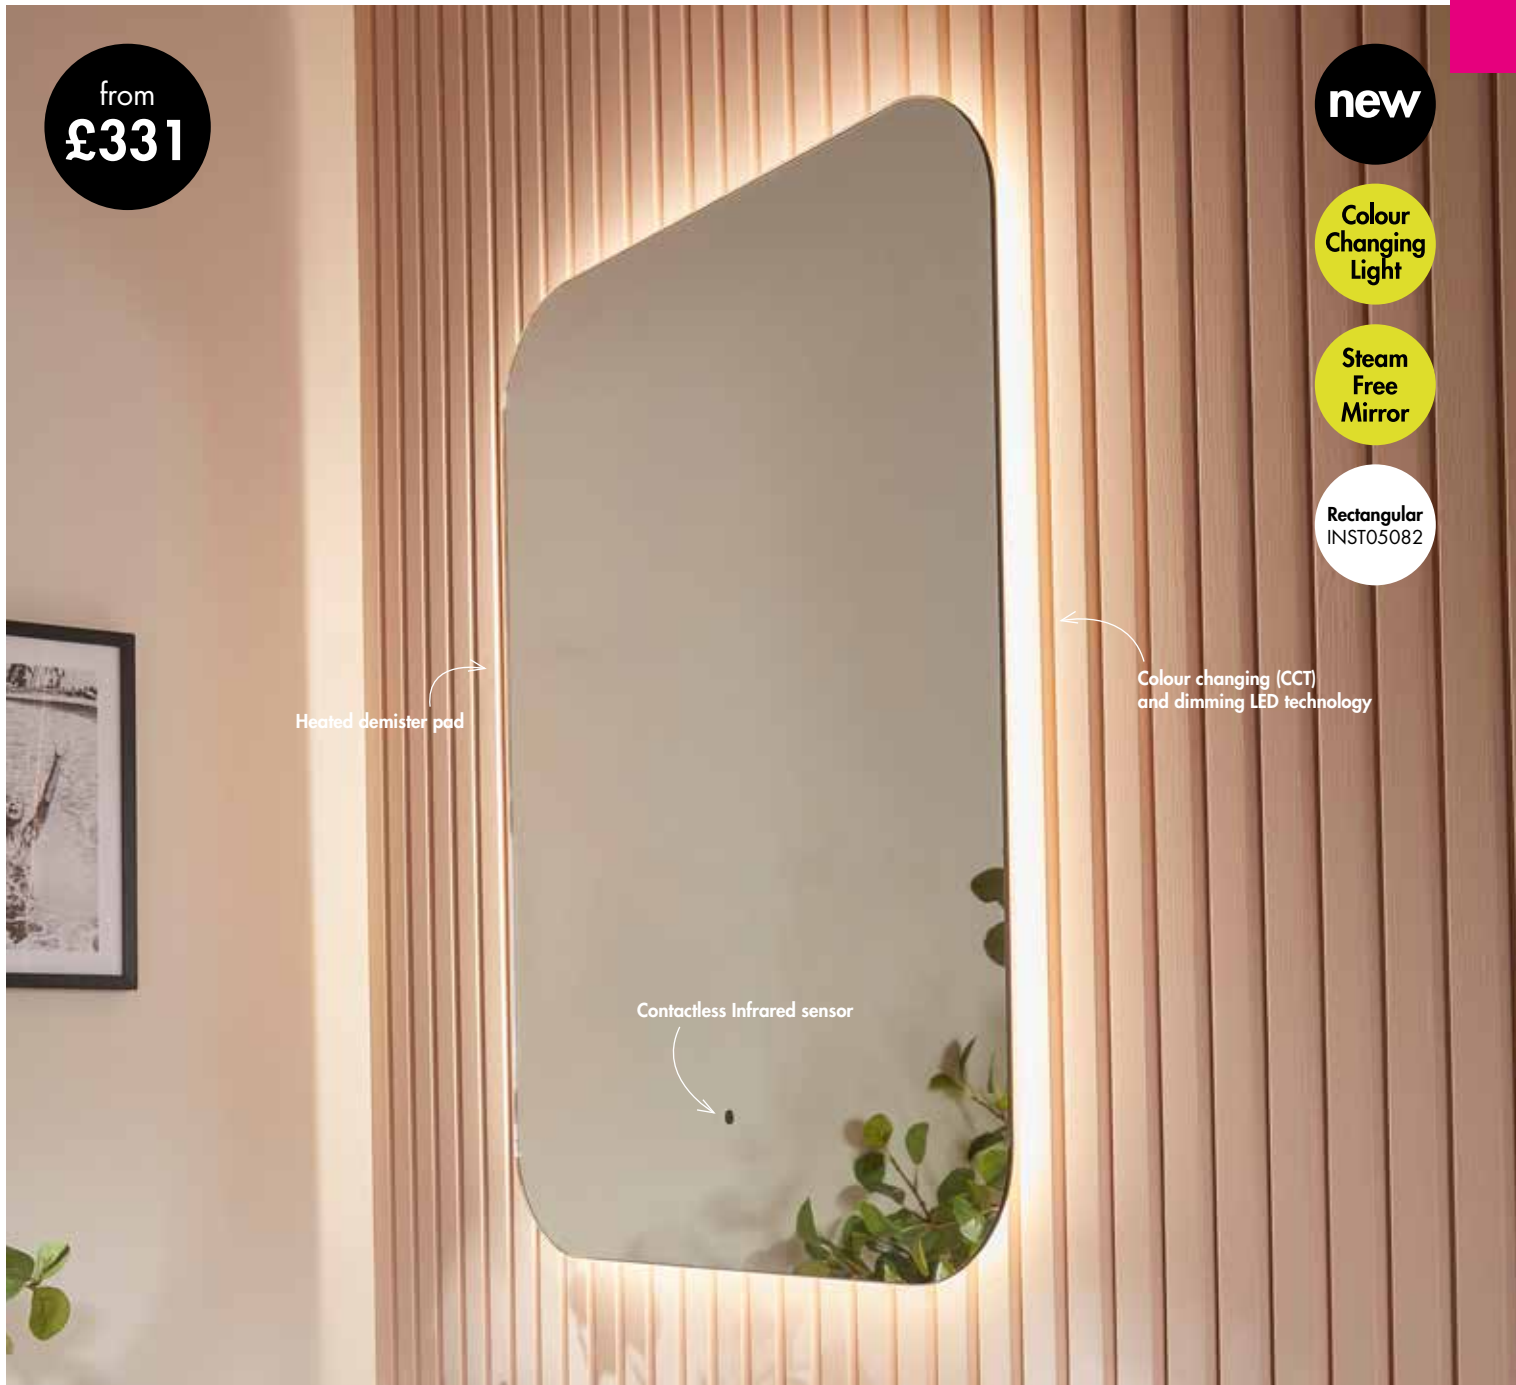

Shelves – Single shelf (Adjustable)

Door – Lockable with 2 keys, left or right hand opening

Dimensions – 421(h) x 334(w) x 156(d) mm

INST06060

£155.00

Mirrors

from
£331

new