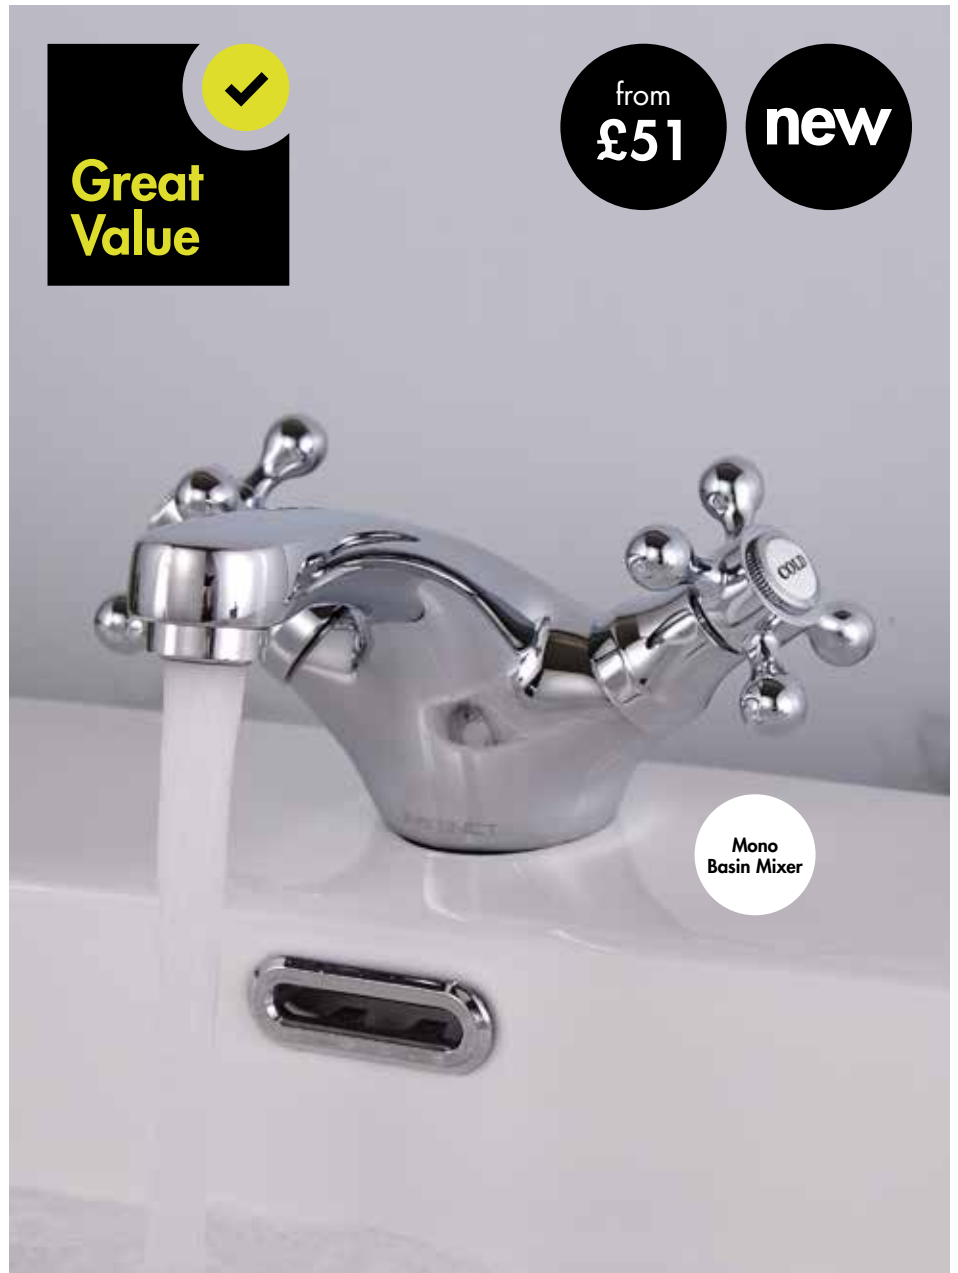

Great Value

from £51 new

Mono Basin Mixer