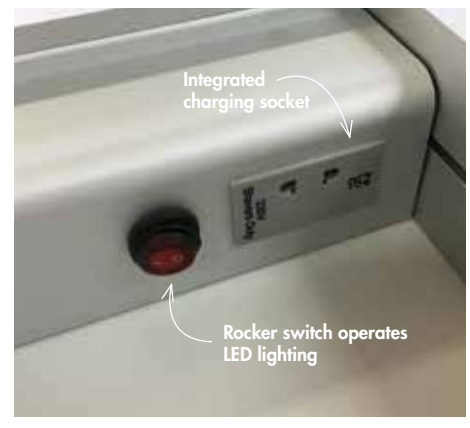

Adjustable glass shelves

Integrated charging socket

Rocker switch operates LED lighting

INST06058 + INST06056

INST06059 + INST06057

Marsett Aluminium Cabinet

- Shelves – Two shelves (Adjustable)
- Doors – Single sided mirror doors, soft close hinges
- Lighting – LED Lighting
- Controls – Rocker switch operates LED lighting
- Dimensions –
 - 650(h) x 490(w) x 136(d) mm (INST06058)
 - 650(h) x 650(w) x 136(d) mm (INST06059)
 - 650(h) x 490(w) x 136(d) mm (INST06056)
 - 650(h) x 650(w) x 136(d) mm (INST06057)