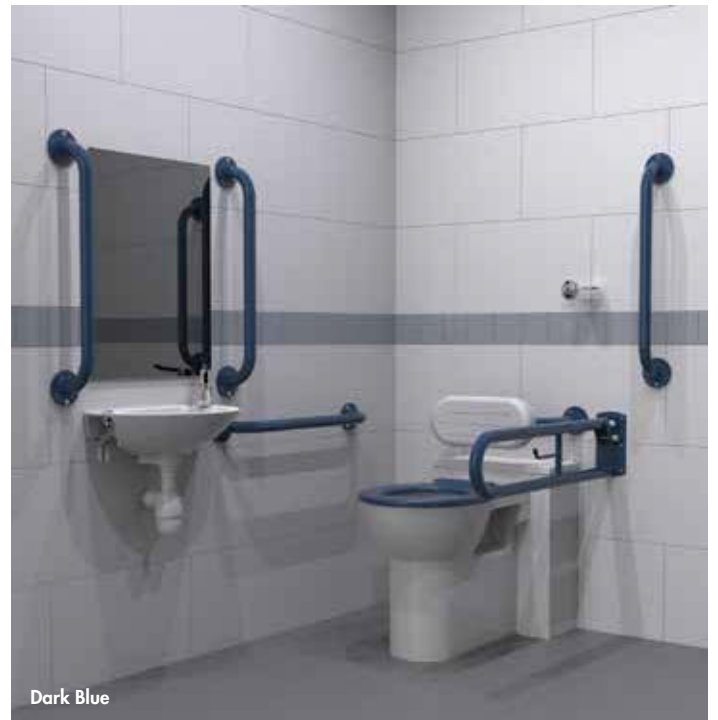

£601

Best Seller

Great Value

DOC M Packs

DOC M Pack – Back To Wall (Concealed Cistern)

DOC M Pack – Back To Wall (Concealed Cistern), Basin (Two Taphole), Rails + Seat, Extended Lever in Chrome

DM800K/WH	White	£1039.00
DM800K/GY	Grey	£1039.00
DM800K/DG	Dark Grey	£1039.00
DM800K/DB	Dark Blue	£1039.00